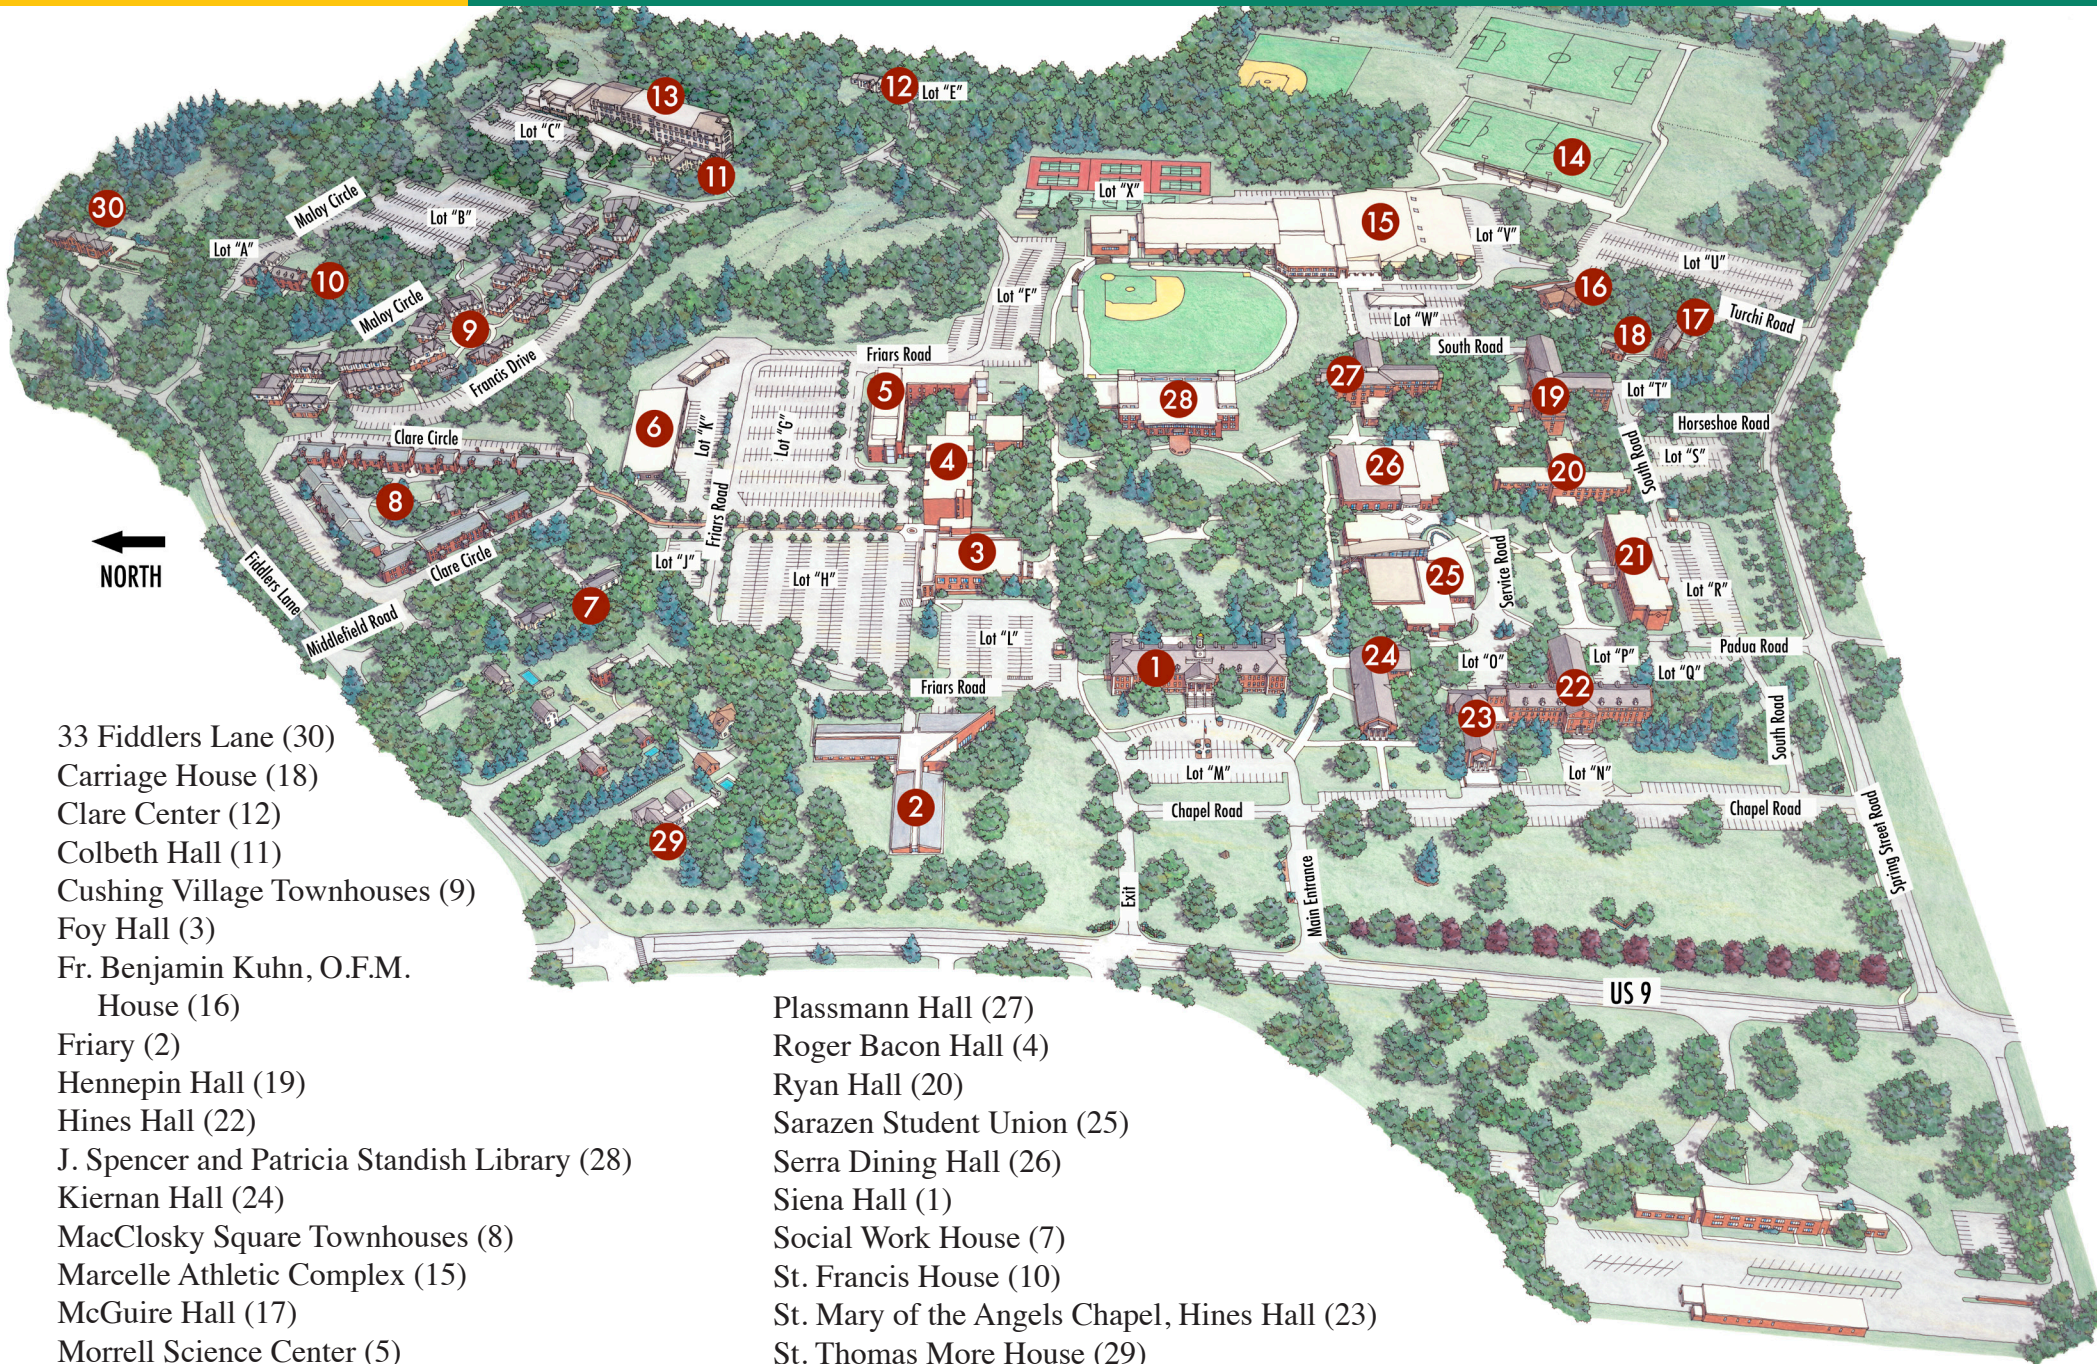

# SIENAcollege CAMPUS MAP

- 33 Fiddlers Lane (30)
- Carriage House (18)
- Clare Center (12)
- Colbeth Hall (11)
- Cushing Village Townhouses (9)
- Foy Hall (3)
- Fr. Benjamin Kuhn, O.F.M. House (16)
- Friary (2)
- Hennepin Hall (19)
- Hines Hall (22)
- J. Spencer and Patricia Standish Library (28)
- Kiernan Hall (24)
- MacClosky Square Townhouses (8)
- Marcelle Athletic Complex (15)
- McGuire Hall (17)
- Morrell Science Center (5)
- New Hall (13)
- Padua Hall (21)

- Plassmann Hall (27)
- Roger Bacon Hall (4)
- Ryan Hall (20)
- Sarazen Student Union (25)
- Serra Dining Hall (26)
- Siena Hall (1)
- Social Work House (7)
- St. Francis House (10)
- St. Mary of the Angels Chapel, Hines Hall (23)
- St. Thomas More House (29)
- Turf Field – Athletics (14)
- William A. Haas Plant Operations Building (6)